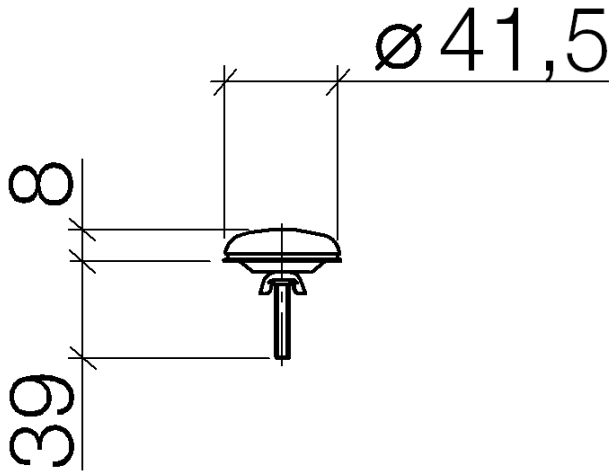

12 715 970

Fits: IMO, LULU, MADISON, MEM, TARA,
CL.1, LISSÉ, VAIA, META, CYO

	Platinum	12 715 970-08
	Chrome	12 715 970-00
	brushed chrome	12 715 970-04
	Brushed Platinum	12 715 970-06
	Durabrand (23kt Gold)	12 715 970-09
	Dark Chrome	12 715 970-19
	Light Gold	12 715 970-26
	Brushed Light Gold	12 715 970-27
	Brushed Durabrand (23kt Gold)	12 715 970-28
	Matte Black	12 715 970-33
	Brushed Bronze	12 715 970-42
	Brushed Champagne (22kt Gold)	12 715 970-46
	Champagne (22kt Gold)	12 715 970-47
	Brushed Chrome	12 715 970-93
	Brushed Dark Platinum	12 715 970-99

Cover for tap hole - Platinum

IMO

12 715 970

12 715 970

12 715 970

Parts for other
finishes can be found
here: [Chrome](#)